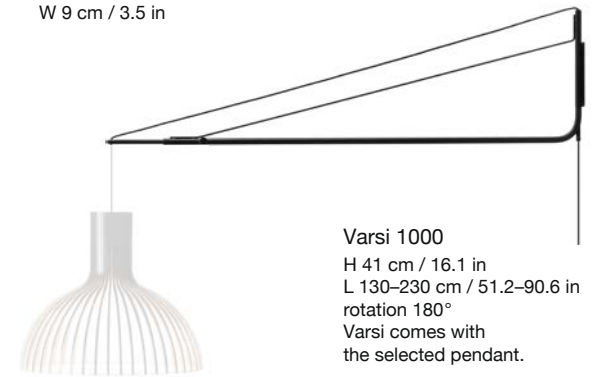

Victo Small 4251
H 39 cm / 15.5 in
Ø 45 cm / 17.7 in

Octo Small 4241
H 55 cm / 21.6 in
Ø 45 cm / 17.7 in

Magnum 4202
H 87 cm / 34.3 in
Ø 56 cm / 22.0 in

Aspiro 8000
H ~25-35 cm /
~9.8-13.8 in
Ø 50 cm / 19.7 in
birch only

Petite 4600
H 23 cm / 9.1 in
Ø 20 cm / 7.9 in

Atto 5000
H 21 cm / 8.3 in
Ø 34 cm / 13.4 in

Kontro 6000
H 21 cm / 8.3 in
Ø 45 cm / 17.7 in

Owalo 7000
H 13 cm / 5.1 in
L 100 cm / 39.4 in
W 9 cm / 3.5 in

Varsi 1000
H 41 cm / 16.1 in
L 130-230 cm / 51.2-90.6 in
rotation 180°
Varsi comes with
the selected pendant.

Secto Small 4231
H 45 cm / 17.7 in
D 15 cm / 5.9 in
W 13.5-25 cm /
5.3-9.8 in

Secto 4230
H 60 cm / 23.6 in
D 18 cm / 7.1 in
W 13.5-30 cm /
5.3-11.8 in

Owalo 7030
H 47 cm / 18.5 in
D 33 cm / 13.0 in
W 7 cm / 2.8 in
base Ø 12 cm / 4.7 in

Petite 4630
H 31 cm / 12.2 in
D 37 cm / 14.6 in
W 20 cm / 7.9 in
base 1,2 x 8,4 cm /
0.5 x 3.3 in

Secto 4210
H 175-185 cm /
68.9-72.8 in
shade Ø 30 cm / 11.8 in
base Ø 34 cm / 13.4 in

Owalo 7010
H 168 cm / 66.1 in
D 35 cm / 13.8 in
W 7 cm / 2.8 in
base Ø 22 cm / 8.7 in